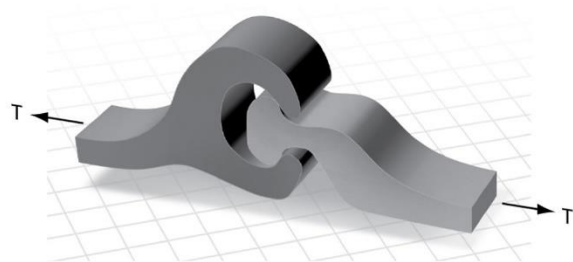

## TOLERANCES FOR HOT ROLLED SHEET PILES

Please contact us at 866-313-8770 or [info@meever.us](mailto:info@meever.us) for more information on sheet pile tolerances.

HOT ROLLED with Larssen Interlock

HOT ROLLED with Ball & Socket Interlock

HOT ROLLED with Larssen Interlock

HOT ROLLED flat section